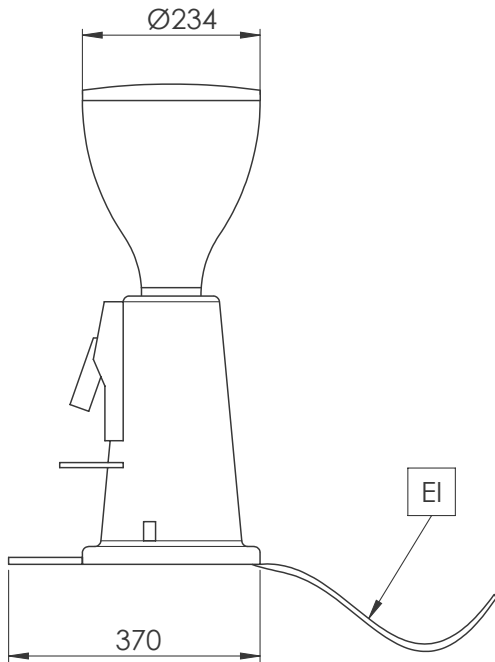

Coffee System
Grind on-demand Coffee Grinder
Coffee Grinder, Flat 75 mm

ITEM # _____

MODEL # _____

NAME # _____

SIS # _____

AIA # _____

602546 (GRNDEM600)

* NOT TRANSLATED *

APPROVAL: _____

Front

Side

Electric

Supply voltage:	230 V/1N ph/50/60 Hz
Electrical power max.:	0.34 kW
Plug type:	CE-SCHUKO

Key Information:

Net weight:	11 kg
Shipping weight:	13 kg
Shipping height:	700 mm
Shipping width:	440 mm
Shipping depth:	300 mm
Shipping volume:	0.09 m ³