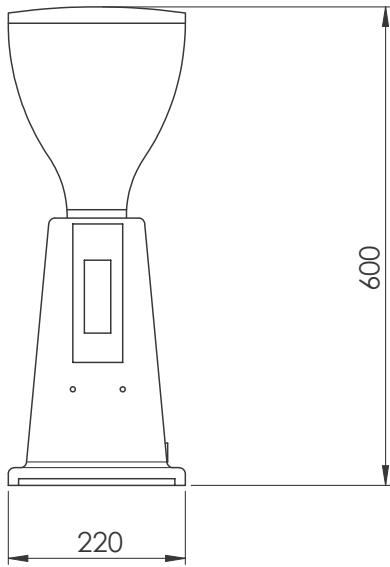

Coffee System
Grind on-demand Coffee Grinder
Coffee Grinder, Flat 75 mm

ITEM # _____

MODEL # _____

NAME # _____

SIS # _____

AIA # _____

602546 (GRNDEM600)

* NOT TRANSLATED *

APPROVAL: _____

Front

Side

Electric

Supply voltage:	230 V/1N ph/50/60 Hz
Electrical power max.:	0.34 kW
Plug type:	CE-SCHUKO

Key Information:

Net weight:	11 kg
Shipping weight:	13 kg
Shipping height:	700 mm
Shipping width:	440 mm
Shipping depth:	300 mm
Shipping volume:	0.09 m ³